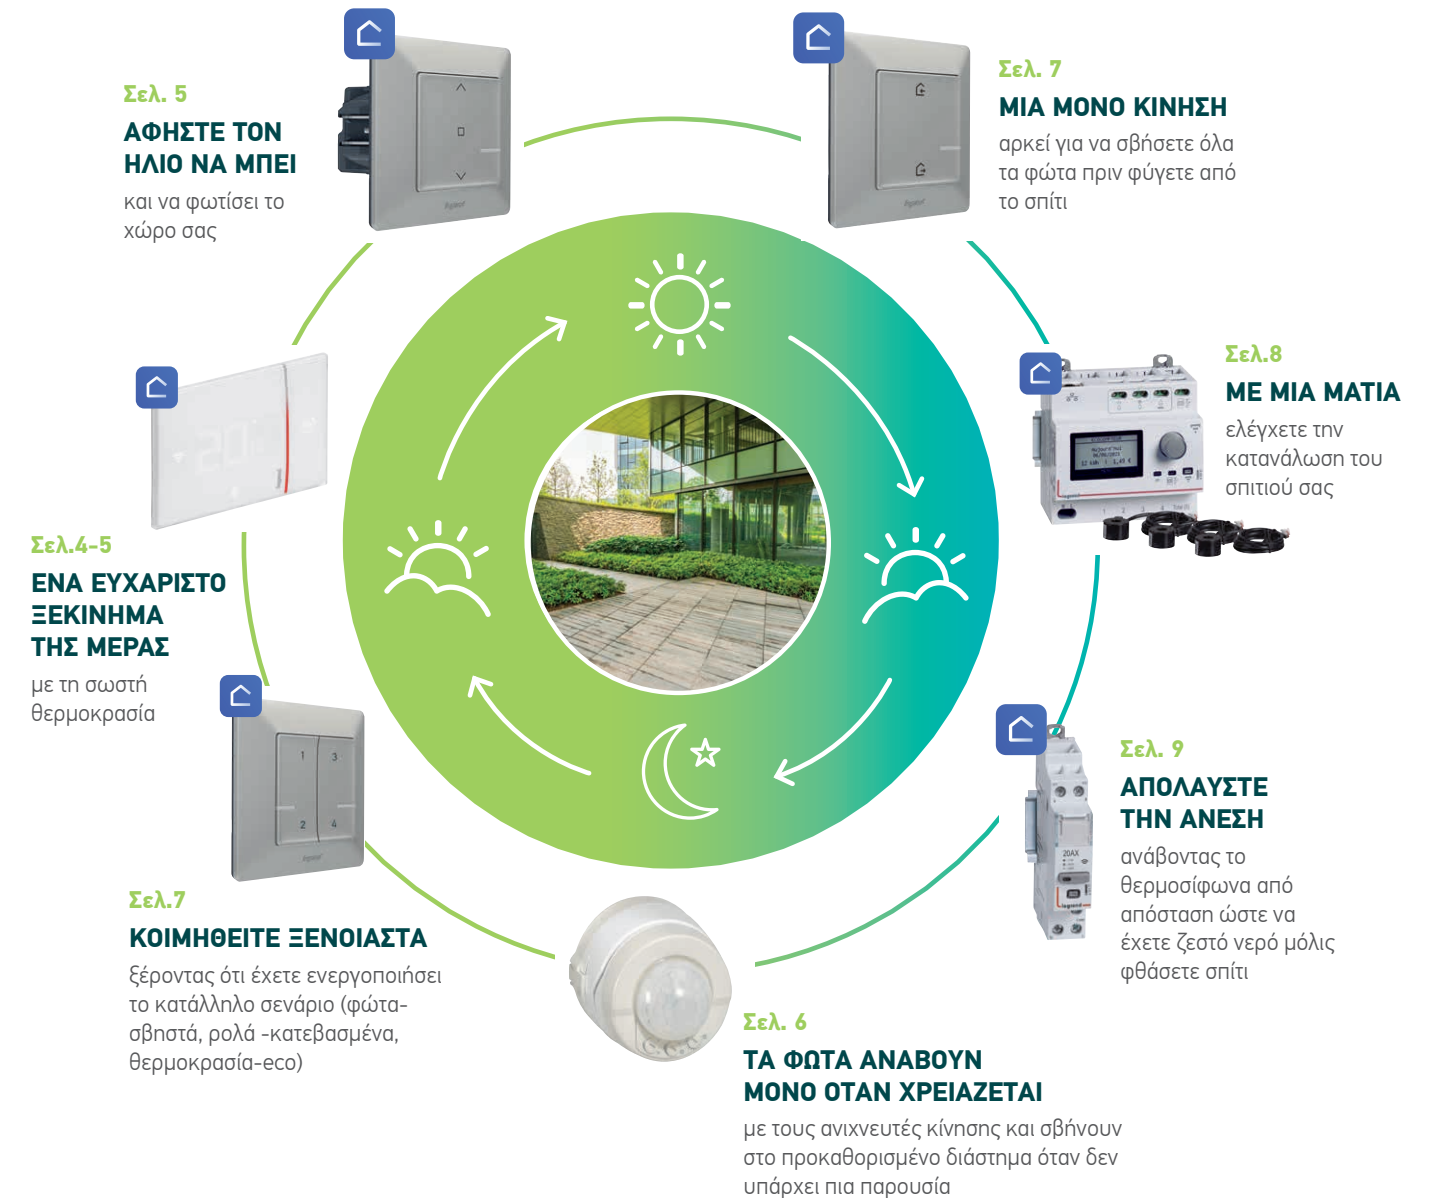

ΑΠΛΕΣ ΛΥΣΕΙΣ ΓΙΑ ΕΞΟΙΚΟΝΟΜΗΣΗ ΕΝΕΡΓΕΙΑΣ ΣΕ ΚΑΘΗΜΕΡΙΝΗ ΒΑΣΗ

= smart προϊόν (εφαρμογή Home + Control)

Η Legrand προσφέρει ποικίλες και ευέλικτες λύσεις για να εξοικονομήτε ενέργεια. Επιλέξτε συμβατικά ή smart προϊόντα, μεμονωμένα ή συνδυαστικά, με βάση τις ανάγκες και τον προϋπολογισμό σας.