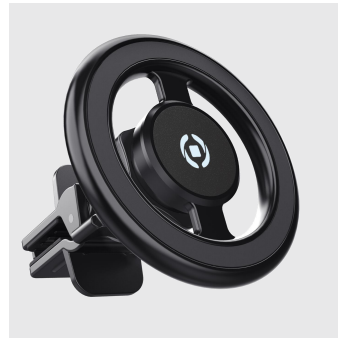

GHOSTSUPERMAG GHOSTSUPERMAGCH GHOSTMAGPRO

SRP € 24,99

SRP € 34,99

SRP € 19,99

MAGFOLD2IN1

SRP € 49,99

MAGSTANDCHARGE

SRP € 39,99

MAGSTAND3IN1

SRP € 69,99