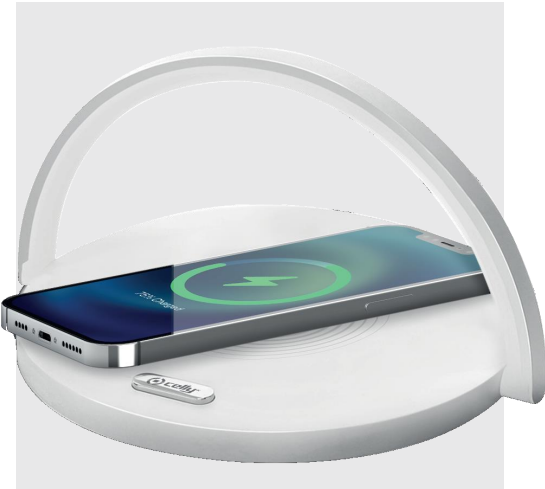

AVAILABLE COLORS:

■ SRP € 59,99

THANKS TO THE SENSORS, THE LATERAL ARMS AUTOMATICALLY OPEN WHEN THE SMARTPHONE IS PLACED ONTO THE HOLDER.

THEIR LOCKING IS ALSO AUTOMATIC.

INTERCHANGEABLE BASE

CAR HOLDER

WLFASTSTAND

WIRELESS CHARGER WITH STAND FUNCTION

- Output 10W
- Smartphone stand function
- USB-C input (cable included)

AVAILABLE COLORS:

■ SRP € 39,99

WLLIGHTCIRCLE

SRP € 49,99

WLLIGHTMINI

SRP € 29,99

WLLIGHT10W

SRP € 59,99

WLLIGHTPRO

SRP € 79,99

WLLIGHTCIRCLE

LED LAMP WITH BUILT-IN WIRELESS CHARGER

- Output 15W
- 3 levels of light intensity
- Light regulation through touch button
- Circular arm adjustable at 180°
- Stand for smartphone
- Type-C cable included

AVAILABLE COLORS:

■ SRP € 49,99

ADJUST THE LIGHT
INTENSITY
THROUGH THE
TOUCH BUTTON

WLLIGHTMINI

LED LAMP WITH BUILT-IN WIRELESS CHARGER

- Turbo wireless charger: 10W
- Adjustable arm
- Multifunction button to change light tone: warm, cold and neutral
- Micro USB cable included