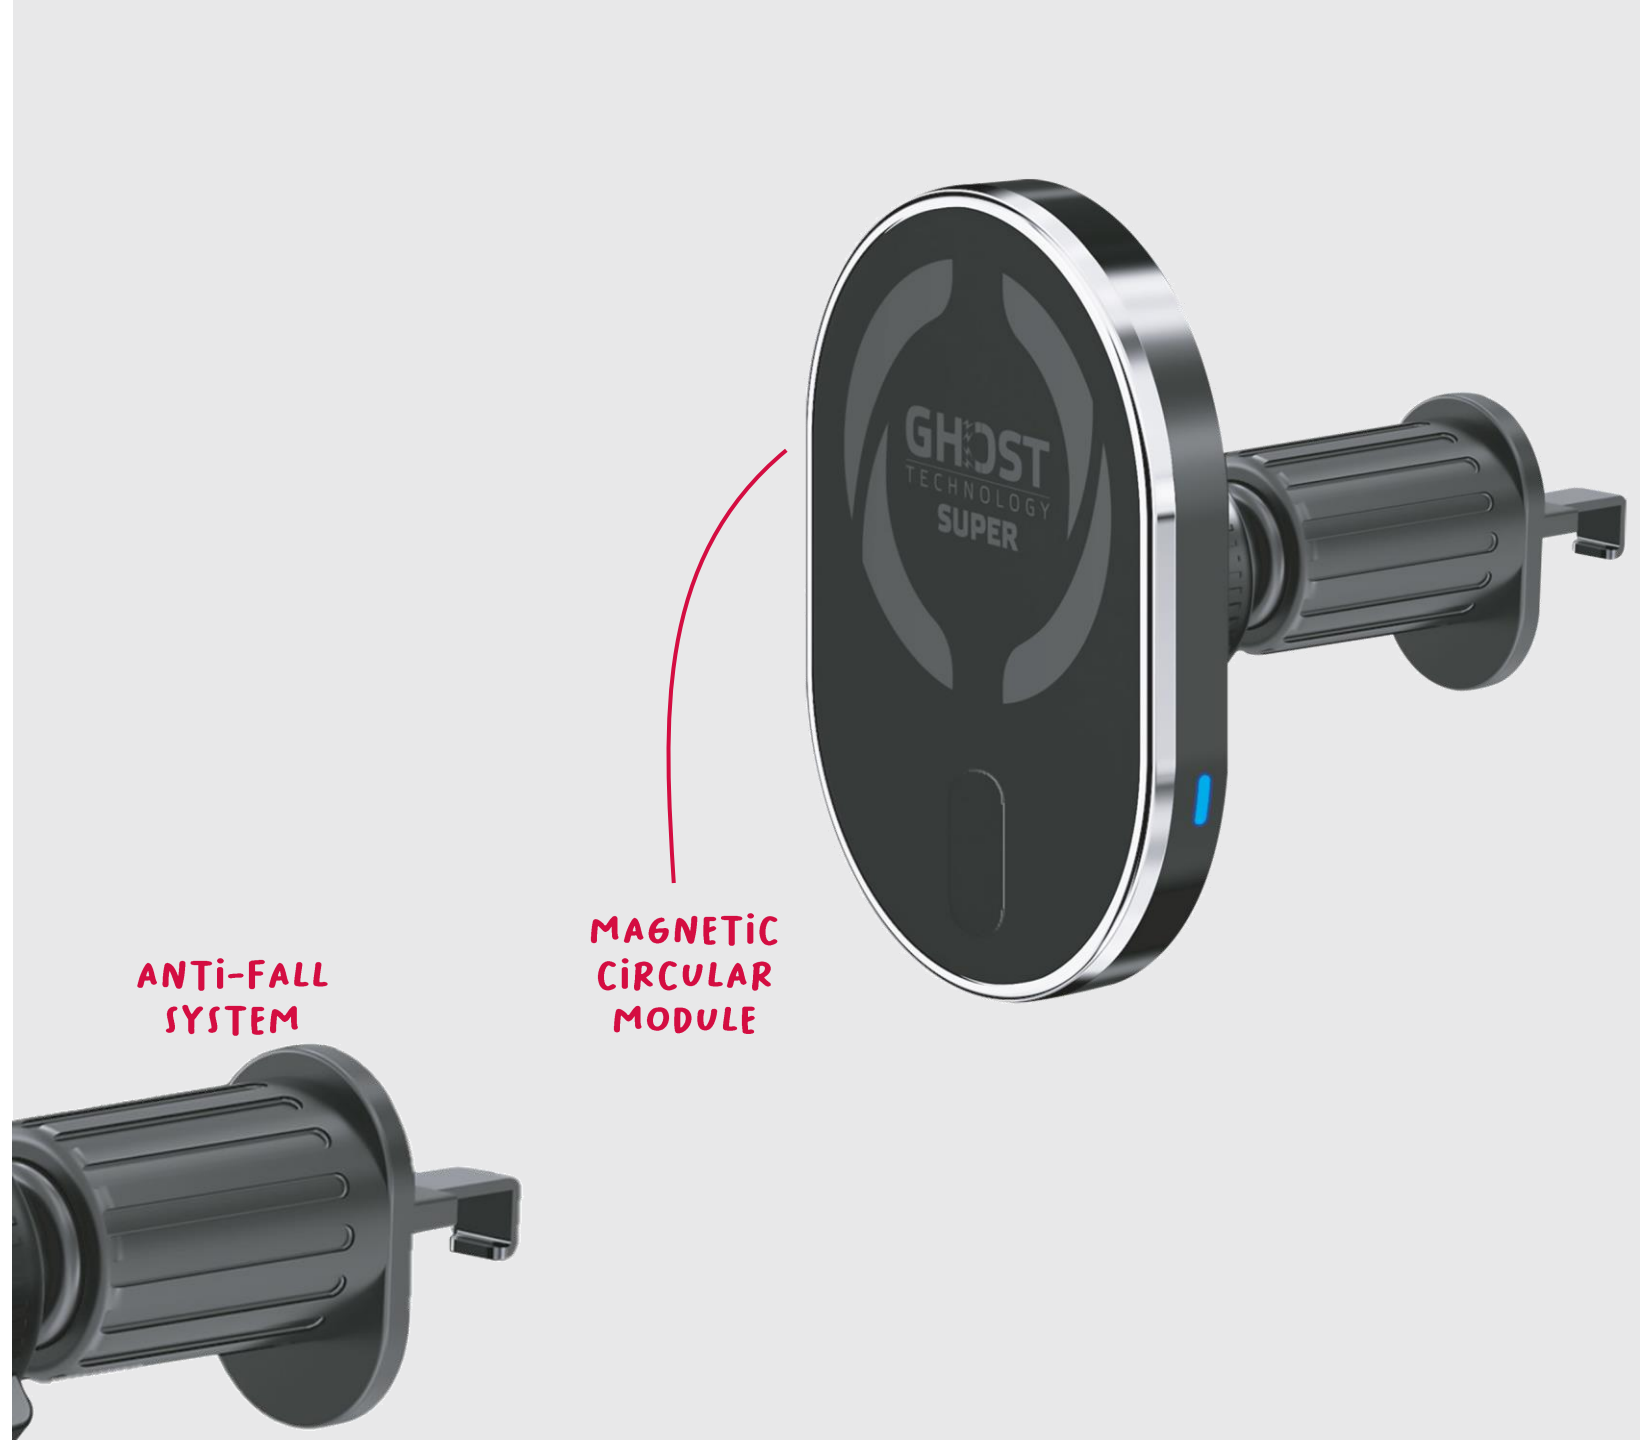

MAGSTANDCHARGE

SRP € 39,99

MAGSTAND3IN1

SRP € 69,99

GHOSTSUPERMAGBK

MAGNETIC HOLDER FOR CAR

- Magnetic alignment compatible with the new magnetic technology of latest iPhone models
- 12 inner magnets
- Adjustable air vent fixing system
- 360° swivel mount

AVAILABLE COLORS:

■ SRP € 24,99

ANTI-FALL
SYSTEM

MAGNETIC
CIRCULAR
MODULE

GHOSTMAGCHARGE

MAGNETIC HOLDER FOR CAR WITH WIRELESS CHARGING

- Wireless charging function with 15W output
- Magnetic alignment compatible with the new magnetic technology of latest iPhone models
- 15W wireless output
- Adjustable air vent fixing system
- 360° swivel mount
- USB-C cable included for power supply

AVAILABLE COLORS:

■ SRP € 34,99

GHOSTMAGPRO

MAGNETIC HOLDER FOR CAR

- Magnetic alignment compatible with the new magnetic technology of latest iPhone models
- 12 inner magnets
- Adjustable air vent fixing system
- 360° swivel mount