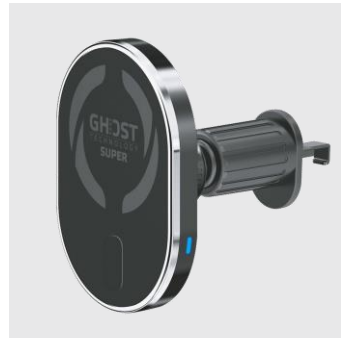

GHOSTSUPERMAG GHOSTSUPERMAGCH GHOSTMAGPRO

SRP € 24,99

SRP € 34,99

SRP € 19,99

MAGFOLD2IN1

SRP € 49,99

MAGSTANDCHARGE

SRP € 39,99

MAGSTAND3IN1

SRP € 69,99